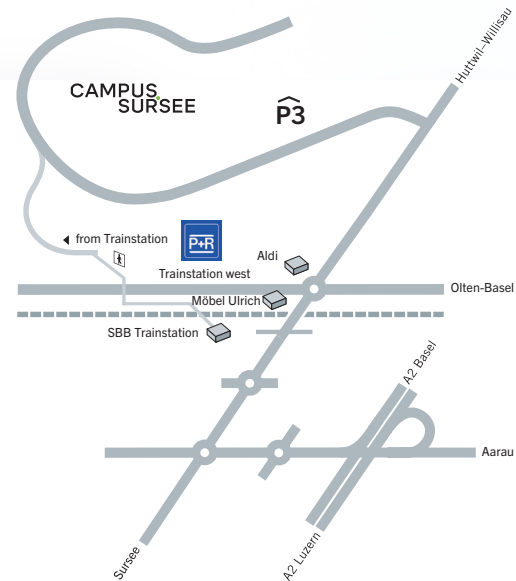

Directions

Stiftung CAMPUS SURSEE
Telefon 041 926 26 26
www.campus-sursee.ch